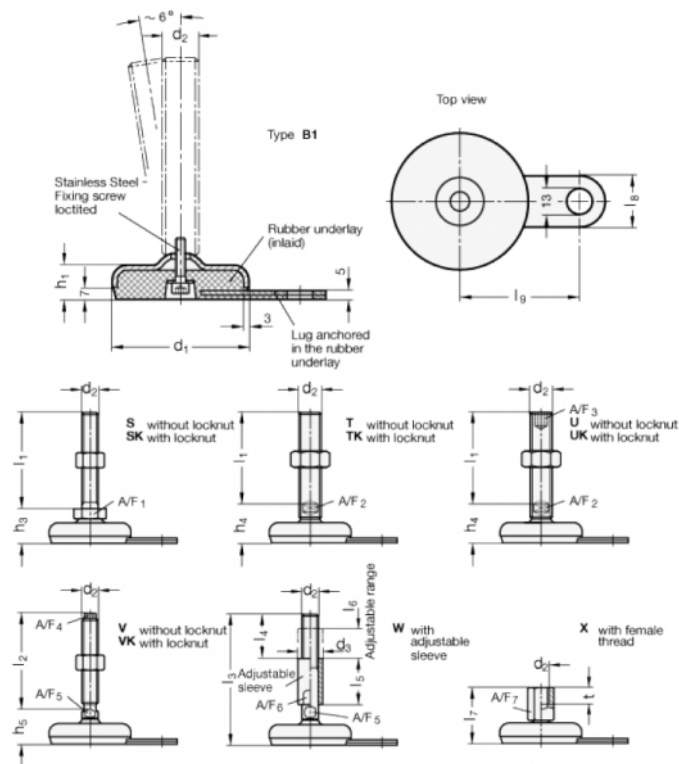

Article number: 203350M1675B1U

Description: E+G levelling foot
GN 33-50-M16-75-B1-U, Stainless steel

Note: U Without nut, Hexagon socket at the top, Wrench flat at the bottom

Measures

A/F2 = 12

I9 = 45

A/F3 = 8

d1 = 50

d2 = M16

h1 = 18

h3 = 32

l1 = 75

l8 = 25